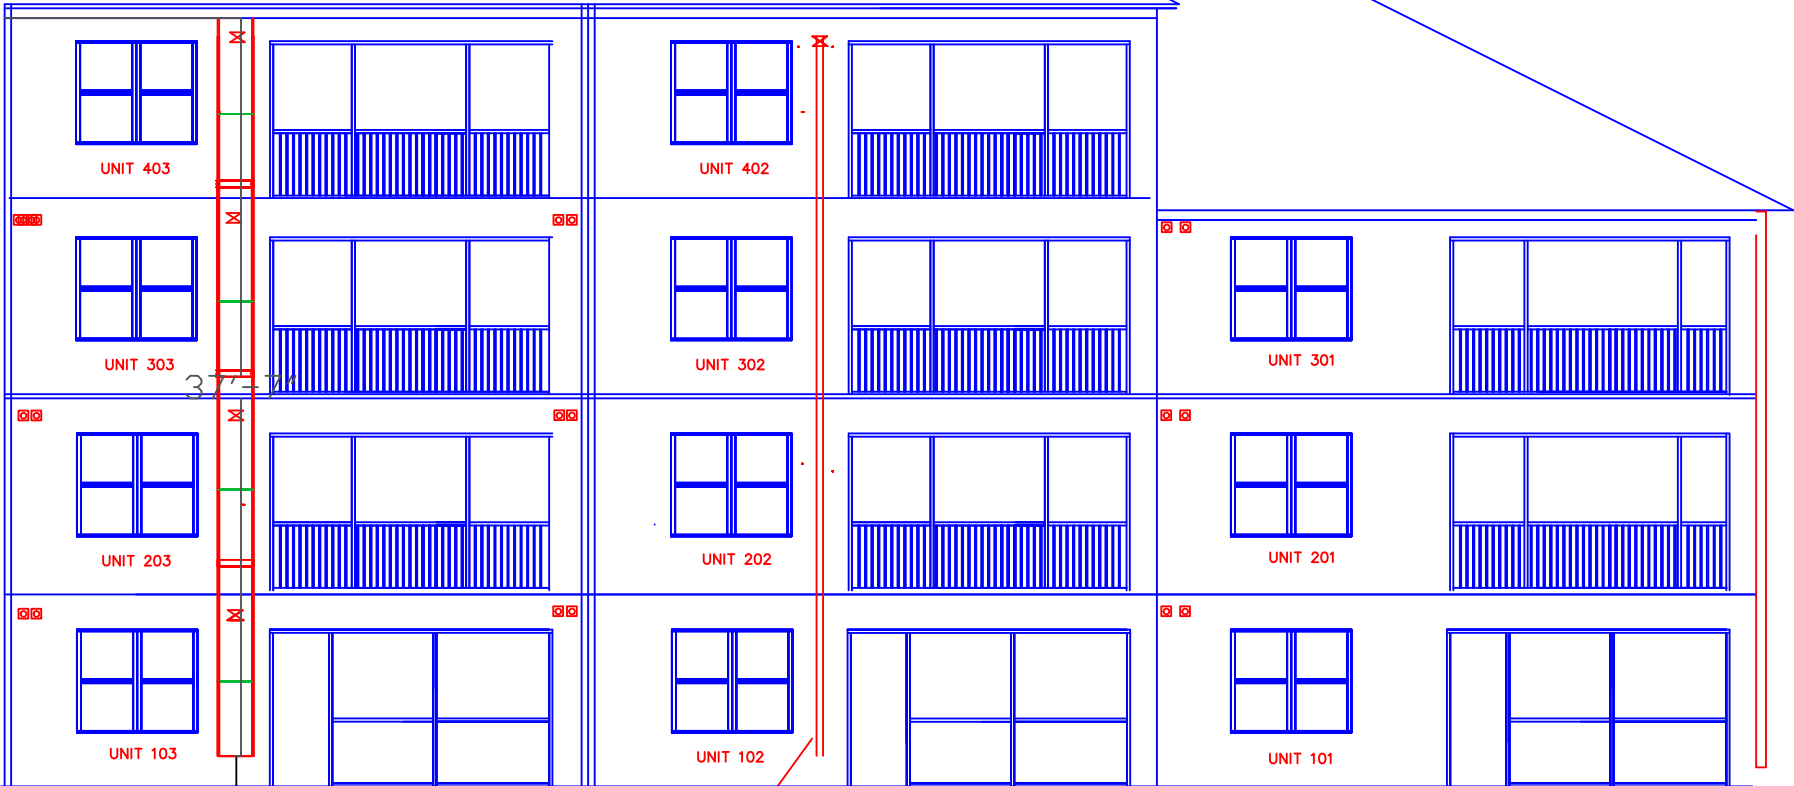

Centerline of building

EXISTING FEED TO UNIT 402  
REMOVE & REPLACE WITH WIDER COVER  
TO ACCOMMODATE 3 LINE SETS - 202 IS DONE  
FROM THE END OF THE BLDG.

77'-6"